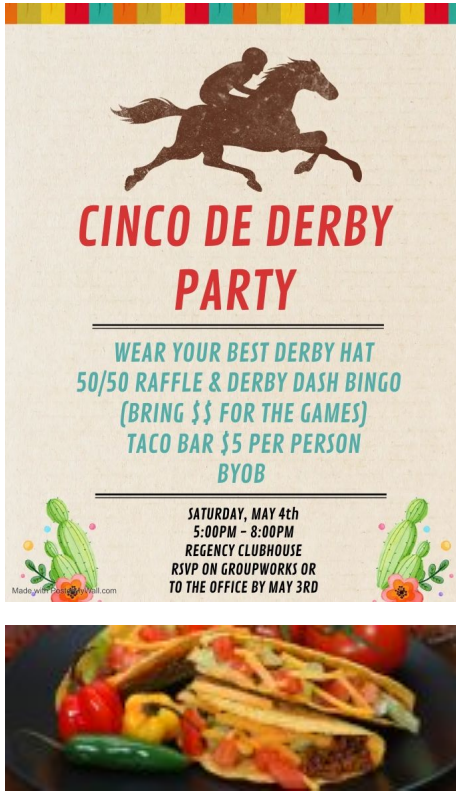

Cocktails & Trivia

May 6th - Bring your own beverage and something tasty to share to the RC at 6pm as we find out who's the smarty????

Daytona Museum of Arts & Sciences

May 7th - Free First Tuesday!!!! More information on GroupWorks and in May's newsletter. Bus departs the RC at 930am Sign up at the office or online on GroupWorks. Space is limited on the bus so sign up early.

Single Mingle

May 8th - Are you Divorced, Widow/Widower or just Single? This is NOT a dating event, just a reason to get together and have some fun.

We are going to meet at the RC for some games. 6pm @ CC

Ice Cream On-the-Go

May 9th - We are taking our craving on the road. Bus will depart from the RC @ 2pm.

Sign up at the office or online on GroupWorks.

HOA Meeting

May 9th - Come join the conversations about your community. 6:30pm @ Regency Clubhouse.

Mothers' Luncheon

May 14th - We celebrate Mothers with a delicious Creamy Parmesan Chicken $5 per person.

Sign up on GroupWorks or at the office.

The Stitchery - Open Sew

May 16th - Do you Quilt, Sew, Knit, Crochet or Needlepoint? Bring your project and have some fun with a group instead of sitting at home alone! 10am-3pm at Regency Clubhouse. Come when you want, leave when you want. We look forward to seeing you there.

Let's Flamingle!!!!

May 16th - Enjoy the evening with some food, drinks and great conversation.

BYOB and food, but the kitchen will be open with a delicious menu for purchase. Starting at 5pm @ RC.

Lunch Bunch - Off the Hook

May 17th - We are headed to Off The Hook for lunch (on own) by the water! Departing RC @ 12pm

Sign up at the office or online on GroupWorks. RSVP early as seats on the bus are limited.

Daytona Tortugas Baseball