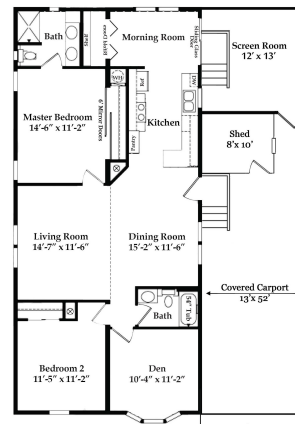

#46 2 BEDROOM 2 BATH \$120,000

#51 2 BEDROOM 2 BATH \$77,900

#53 2 BEDROOM, 2 BATH \$149,900

#94 2 BEDROOM 2 BATH \$64,900

PORTOFINO Plan #4527R Home 1,248 sq ft
Screen Room 156 sq ft
Storage Room 80 sq ft
2 Bedroom, 2 Bath, Den, Screen Room, Storage, 2-Car Carport Total sq ft 1,484 sq ft